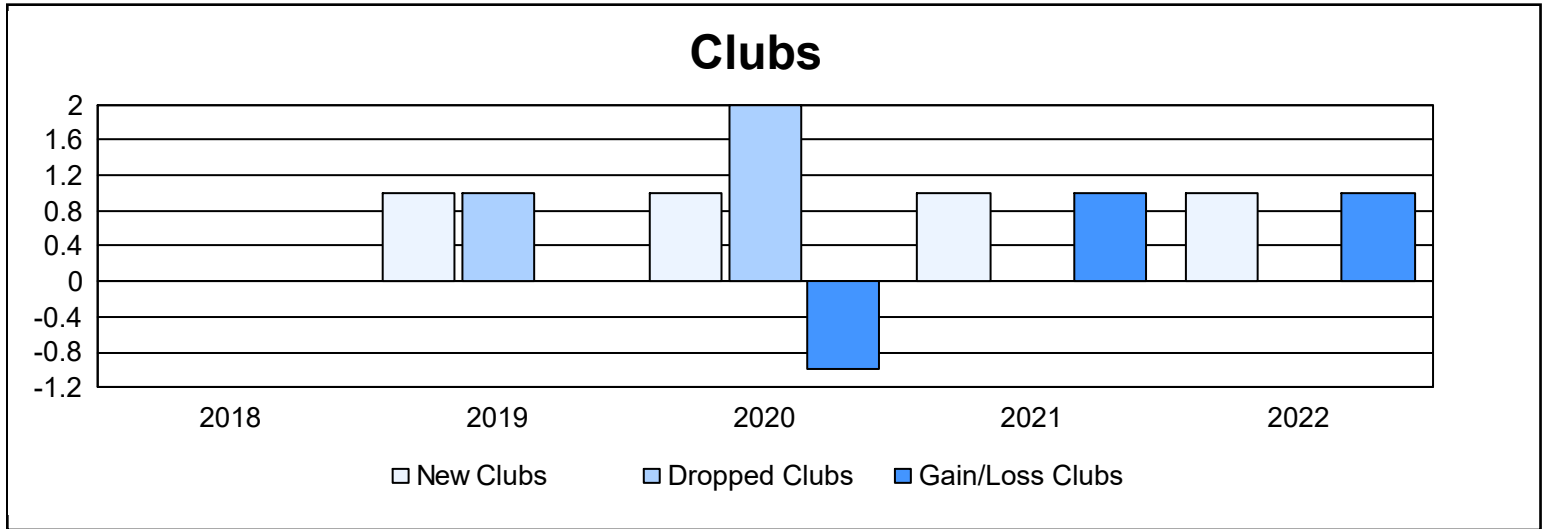

Year	New Clubs	Dropped Clubs	Gain/ Loss Clubs	New Members	Charter Members	Reinstate Members	Transfer Members	Total Member Added	Total Members Dropped	Gain/ Loss Members
2017-2018	0	0	0	38	1	3	1	43	56	-13
2018-2019	1	1	0	62	22	2	0	86	66	20
2019-2020	1	2	-1	47	22	7	4	80	82	-2
2020-2021	1	0	1	55	43	3	3	104	122	-18
2021-2022	1	0	1	48	29	1	1	79	75	4
<b>Average</b>	<b>1</b>	<b>1</b>	<b>0</b>	<b>50</b>	<b>23</b>	<b>3</b>	<b>2</b>	<b>78</b>	<b>80</b>	<b>-2</b>

### Membership Composition June 2022 Cumulative