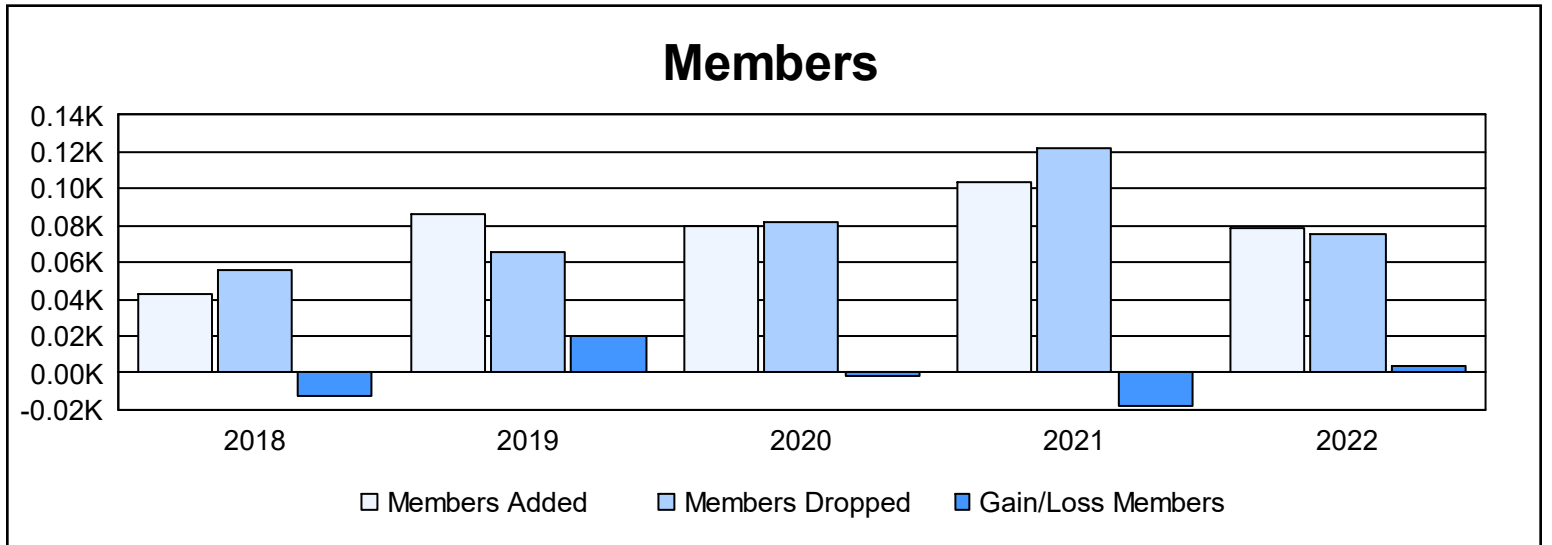

Year	New Clubs	Dropped Clubs	Gain/ Loss Clubs	New Members	Charter Members	Reinstate Members	Transfer Members	Total Member Added	Total Members Dropped	Gain/ Loss Members
2017-2018	0	0	0	38	1	3	1	43	56	-13
2018-2019	1	1	0	62	22	2	0	86	66	20
2019-2020	1	2	-1	47	22	7	4	80	82	-2
2020-2021	1	0	1	55	43	3	3	104	122	-18
2021-2022	1	0	1	48	29	1	1	79	75	4
<b>Average</b>	<b>1</b>	<b>1</b>	<b>0</b>	<b>50</b>	<b>23</b>	<b>3</b>	<b>2</b>	<b>78</b>	<b>80</b>	<b>-2</b>

### Membership Composition June 2022 Cumulative